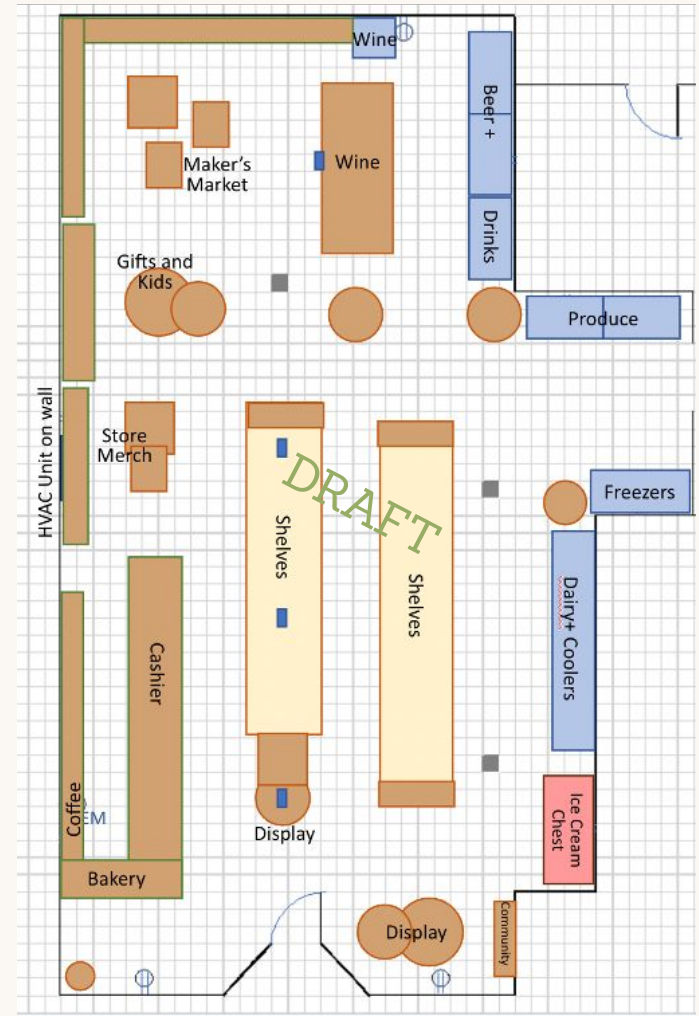

Our Vision

- ❖ Warm and Welcoming
- ❖ **Well-organized**
- ❖ Range of convenience and specialty food products, sundries, store merchandise and crafts.
- ❖ Appeal to a wide range of shoppers